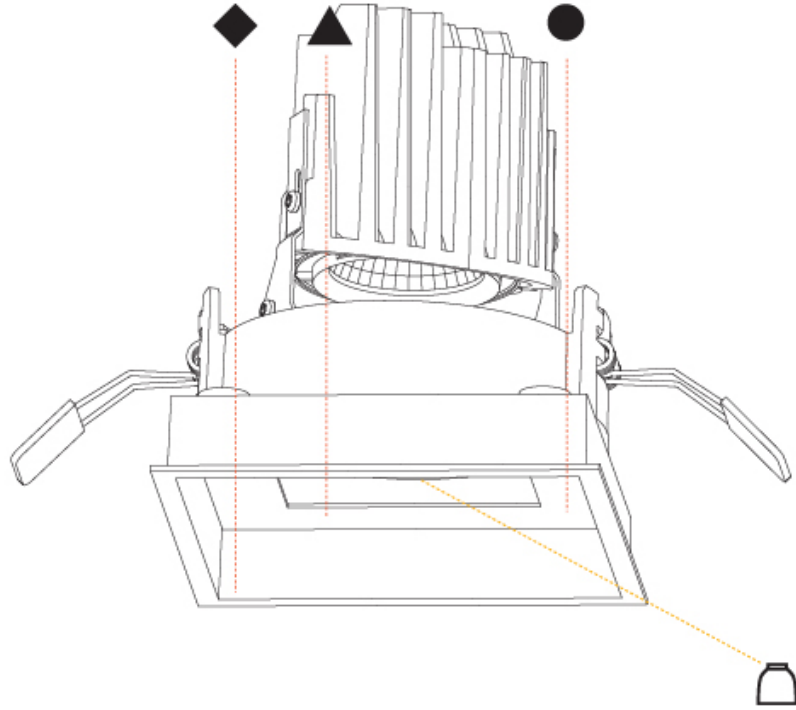

BIONIQ SQUARE DEEP COMFORT RECESSED

A35371-

For Color / Finish Chart & Symbology see Appendix or product page downloadable area.

	27K	35K	30K	40K	°K
Color Temperature	2700K	3500K	3000K	4000K	
Reflector	20	40	60		
	20°	40°	60°		

ORDER-EXAMPLE: **◆ ▲ ● °K ▭**
L3XXXX- 02 02 02 30K 20
Black Black Black 3000K 20°